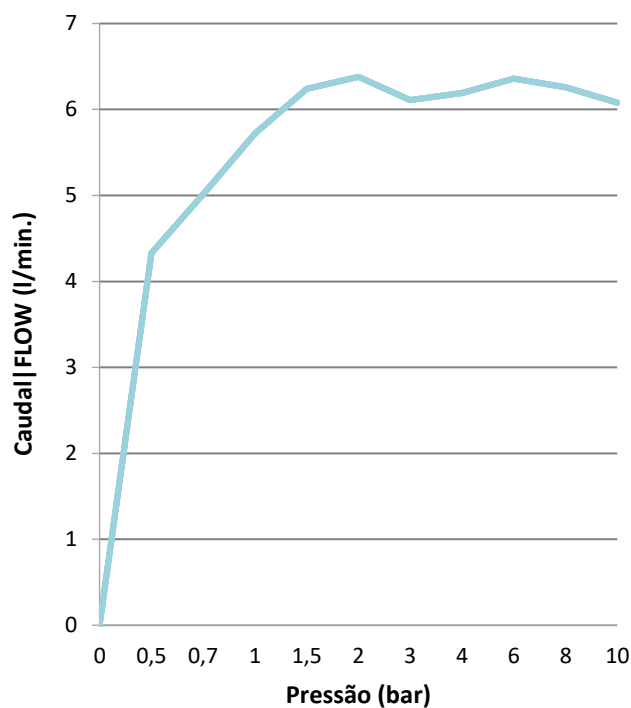

ESPECIFICAÇÕES | SPECIFICATIONS