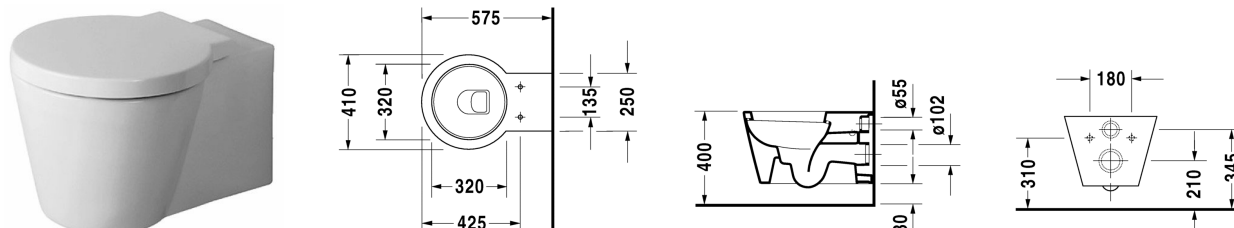

**Toilet wall mounted # 0210090064**

|&lt; 410 mm &gt;|

Toilet wall mounted	Dimension	Weight	Order number
washdown model, Durafix included, UWL class 1			
<b>Colors</b>			
00 White Alpin			
<b>Variant</b>			
♣ 4,5 litre flush	410 x 575 mm	27.500 kg	0210090064
<b>Infobox</b>			
Durafix for concealed fixation is included in delivery, Pre-wall elements with odour extractors are not recommended			
Sanitary ceramics with the special WonderGliss surface finish will remain clean and attractive-looking for a long time to come. When ordering WonderGliss please add a "1" as eleventh digit to the model number.			
<b>Accessory for ceramics</b>			
Fixing for wall mounted bidet and wall mounted toilet	Ø 12 x 180 mm	0.200 kg	006500
<b>Accessory</b>			
Noise reduction gasket for wall mounted bidet and wall mounted toilet		0.300 kg	005019
<b>Suitable products</b>			
Toilet seat and cover removable, with hinge shaft, hinge plate stainless steel, with automatic closure,			006588

All drawings contain the necessary measurements which are subject to standard tolerances. Exact measurements, in particular for customised installation scenarios, can only be taken from the finished ceramic piece.