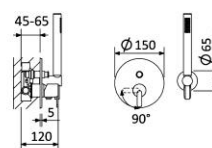

**SISTEMA EMBUTIDO DE DUCHE COM CHUVEIRO DE PAREDE Ø230 MM EM ABS E KIT DE CHUVEIRO MÃO ELO | LEAF**  
**CONCEALED SHOWER SET WITH ABS SHOWER HEAD Ø230 MM AND ELO HANDSHOWER SET**

167 720 1XX

**OPÇÃO: MANÍPULO 2**

**OPTION: LEVER 2**

167 720 2XX

**IMAGEM | IMAGE**

**DESENHO DIMENSIONAL | DIMENSIONAL DRAWING**

**ESPECIFICAÇÕES | SPECIFICATIONS**

**PT**

**Cartucho 35mm com cold start BRUMA SmoothBreeze**

**Inclui elemento encastrável**

**With concealed body**

**Water-saving technology BRUMA AirEcoDrop®**

**Anti-limescale system BRUMA ConfortClean®**

**Handshower – Elo**

**Includes flow regulator 6 l/min for the handshower**

**Lux Shower hose 150 cm**

**Handle for control with multiple functions:**

**- Shut on/off and temperature control**

**- Diverter for 2 outlets**

**DIAGRAMA DE CAUDAL | FLOW DIAGRAM**

— Chuveiro | Shower Head Ø230  
 — Chuveiro mão | Handshower Elo