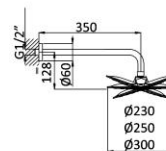

**SISTEMA EMBUTIDO DE DUCHE COM CHUVEIRO DE PAREDE Ø230 MM EM ABS E KIT DE CHUVEIRO MÃO ELO | LEAF**  
**CONCEALED SHOWER SET WITH ABS SHOWER HEAD Ø230 MM AND ELO HANDSHOWER SET**

167 720 1XX

**OPÇÃO: MANÍPULO 2**

**OPTION: LEVER 2**

167 720 2XX

**IMAGEM | IMAGE**

**DESENHO DIMENSIONAL | DIMENSIONAL DRAWING**

**ESPECIFICAÇÕES | SPECIFICATIONS**

**PT**

**Cartucho 35mm com cold start BRUMA SmoothBreeze**

**Inclui elemento encastrável**

**With concealed body**

**Water-saving technology BRUMA AirEcoDrop®**

**Anti-limescale system BRUMA ConfortClean®**

**Handshower – Elo**

**Includes flow regulator 6 l/min for the handshower**

**Lux Shower hose 150 cm**

**Handle for control with multiple functions:**

**- Shut on/off and temperature control**

**- Diverter for 2 outlets**

**DIAGRAMA DE CAUDAL | FLOW DIAGRAM**

— Chuveiro | Shower Head Ø230  
 — Chuveiro mão | Handshower Elo