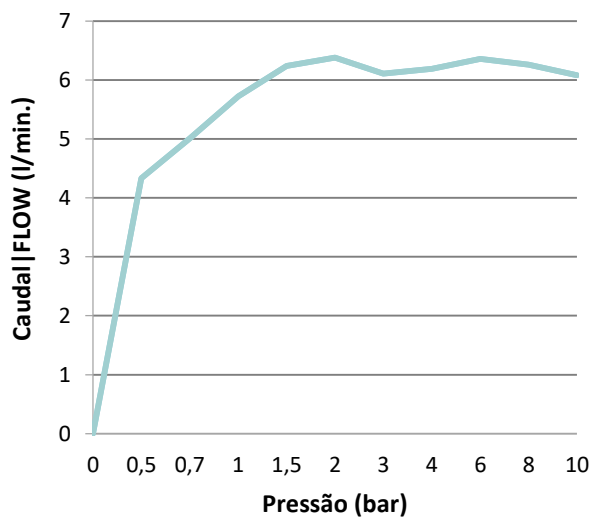

**With concealed body**

**Water-saving technology BRUMA AirEcoDrop®**

**Anti-limescale system BRUMA ConfortClean®**

**Handshower – Elo**

**Includes flow regulator 6 l/min for the handshower**

**Lux Shower hose 150 cm**

**Handle for control with multiple functions:**

**- Shut on/off and temperature control**

**- Diverter for 2 outlets**

**DIAGRAMA DE CAUDAL | FLOW DIAGRAM**

— Chuveiro | Shower Head Ø230  
 — Chuveiro mão | Handshower Elo