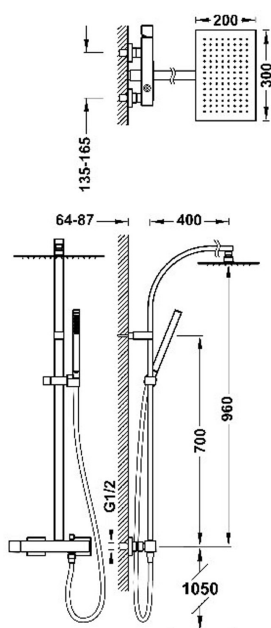

00719102

CUADRO

2-way wall-fitted single-handle shower mixer tap

- Stainless steel adjustable shower head: 300x200 mm.
- Adjustable and sliding support for hand shower.
- Anti-limescale brass hand shower.
- Satin hose.

Chrome Finish

Cartridge reference: 9130190

Brass hand shower

Stainless steel shower head